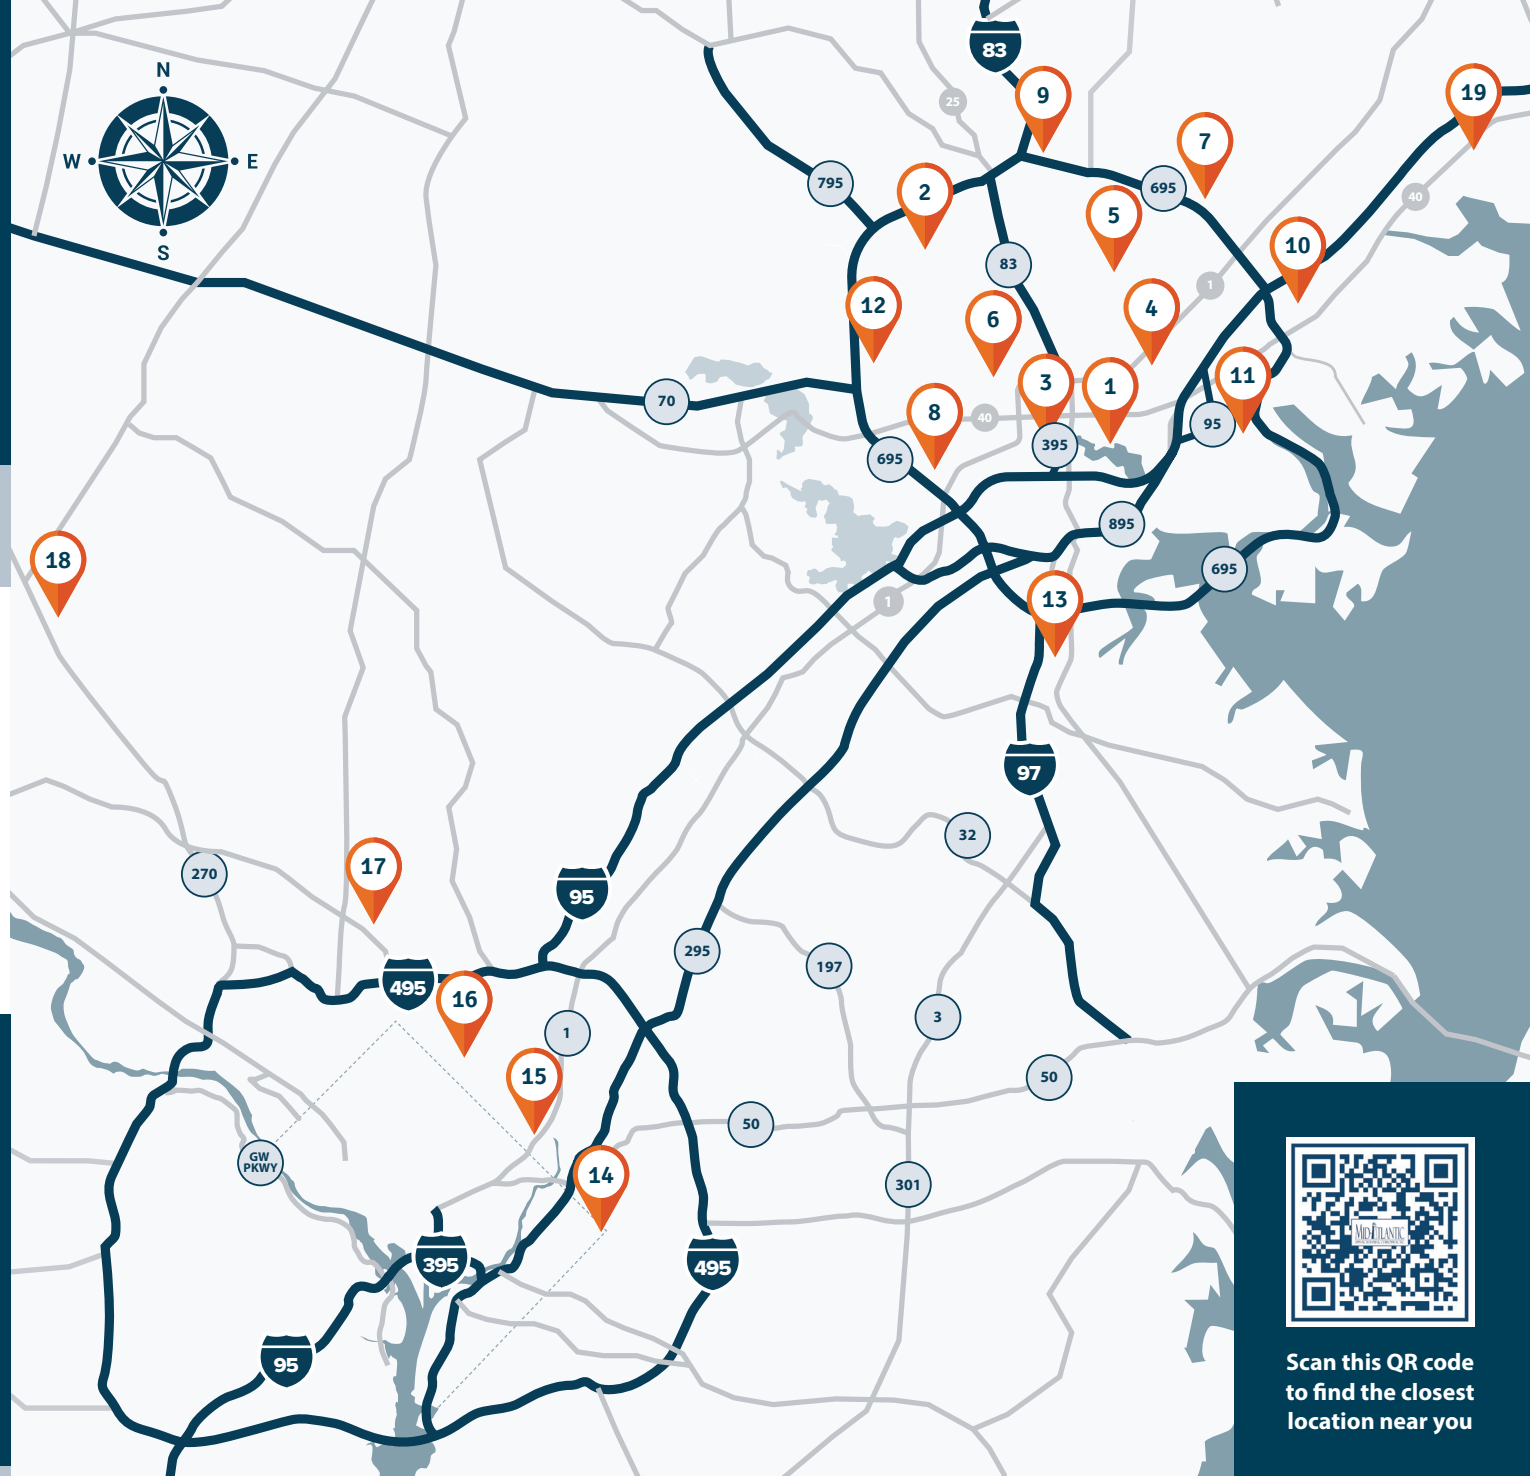

Scan this QR code to find the closest location near you

WE OFFER ON-SITE DIGITAL X-RAYS,  
EVENING AND SATURDAY APPOINTMENT

NOW OFFERING **COMPLIMENTARY** PATIENT TRANSPORTATION!

# 19 LOCATIONS ACROSS 6 COUNTIES: